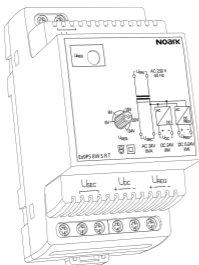

3

Ex9PS

4

	Z2
(mm ²)	1.5-25mm ²
(Nm)	≥2Nm

Ex9PS 8W S RT

Ex9PS 8W N 24V AC/DC T

NOARK

Printed with environment-friendly paper
 Copyright Noark. All Right Reserved
 Manufacturer: NOARK Electric (Shanghai) Co., Ltd.
 3857 Sixian Road, Songjiang District, Shanghai
 Importer: NOARK Electric Europe s.r.o.
 Sezemická 2757/2, 193 00 Praha 9, Czech Republic
 www.noark-electric.eu
 20210505