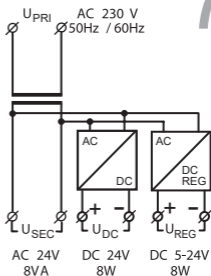

3

Ex9PS

4

	Z2
(mm ²)	1.5-25mm ²
(Nm)	≥2Nm

Ex9PS 8W S RT

Ex9PS 8W N 24V AC/DC T

NOARK

Printed with environment-friendly paper
 Copyright Noark. All Right Reserved
 Manufacturer: NOARK Electric (Shanghai) Co., Ltd.
 3857 Sixian Road, Songjiang District, Shanghai
 Importer: NOARK Electric Europe s.r.o.
 Sezemická 2757/2, 193 00 Praha 9, Czech Republic
 www.noark-electric.eu
 20210505