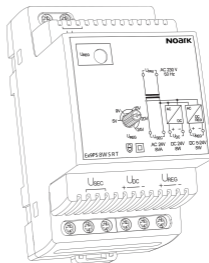

3

Ex9PS

4

	Z2
(mm ²)	1.5-25mm ²
(Nm)	≥2Nm

Ex9PS 8W S RT

Ex9PS 8W N 24V AC/DC T

NOARK

Printed with environment-friendly paper
 Copyright Noark. All Right Reserved
 Manufacturer: NOARK Electric (Shanghai) Co., Ltd.
 3857 Sixian Road, Songjiang District, Shanghai
 Importer: NOARK Electric Europe s.r.o.
 Sezemická 2757/2, 193 00 Praha 9, Czech Republic
 www.noark-electric.eu
 20210505