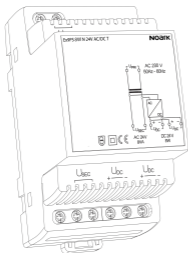

3

Ex9PS

4

	Z2
(mm ²)	1.5-25mm ²
(Nm)	≥2Nm

Ex9PS 8W S RT

Ex9PS 8W N 24V AC/DC T

NOARK

Printed with environment-friendly paper
 Copyright Noark. All Right Reserved
 Manufacturer: NOARK Electric (Shanghai) Co., Ltd.
 3857 Sixian Road, Songjiang District, Shanghai
 Importer: NOARK Electric Europe s.r.o.
 Sezemická 2757/2, 193 00 Praha 9, Czech Republic
 www.noark-electric.eu
 20210505