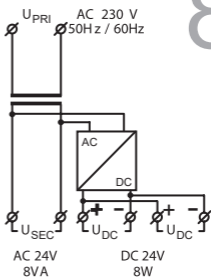

3

Ex9PS

4

	Z2
(mm ²)	1.5-25mm ²
(Nm)	≥2Nm

Ex9PS 8W S RT

Ex9PS 8W N 24V AC/DC T

NOARK

Printed with environment-friendly paper
 Copyright Noark. All Right Reserved
 Manufacturer: NOARK Electric (Shanghai) Co., Ltd.
 3857 Sixian Road, Songjiang District, Shanghai
 Importer: NOARK Electric Europe s.r.o.
 Sezemická 2757/2, 193 00 Praha 9, Czech Republic
 www.noark-electric.eu
 20210505