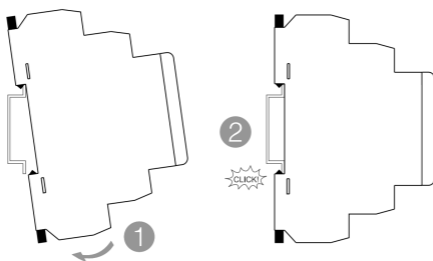

3

Ex9PS

4

	Z2
(mm ²)	1.5-25mm ²
(Nm)	≥2Nm

Ex9PS 8W S RT

Ex9PS 8W N 24V AC/DC T

NOARK

Printed with environment-friendly paper
 Copyright Noark. All Right Reserved
 Manufacturer: NOARK Electric (Shanghai) Co., Ltd.
 3857 Sixian Road, Songjiang District, Shanghai
 Importer: NOARK Electric Europe s.r.o.
 Sezemická 2757/2, 193 00 Praha 9, Czech Republic
 www.noark-electric.eu
 20210505